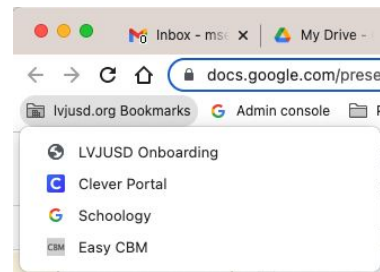

# Lvjusd.org Bookmarks

As a student, your teacher may ask you to go to lvjusd.org bookmarks to get to other programs (like Clever and Schoology). To find them:

1. Open Chrome browser and make sure you're signed into your lvjusd.org account

2. Look for lvjusd.org bookmarks below upper left corner of Chrome browser window

3. You will definitely see Clever and Schoology, and depending on your school, you might see other resources here (like Easy CBM).