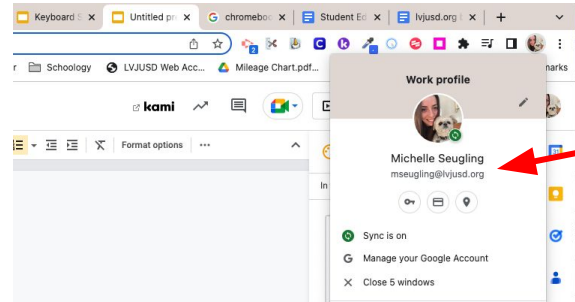

# Lvjusd.org Bookmarks

As a student, your teacher may ask you to go to lvjusd.org bookmarks to get to other programs (like Clever and Schoology). To find them:

1. Open Chrome browser and make sure you're signed into your lvjusd.org account

2. Look for lvjusd.org bookmarks below upper left corner of Chrome browser window

3. You will definitely see Clever and Schoology, and depending on your school, you might see other resources here (like Easy CBM).